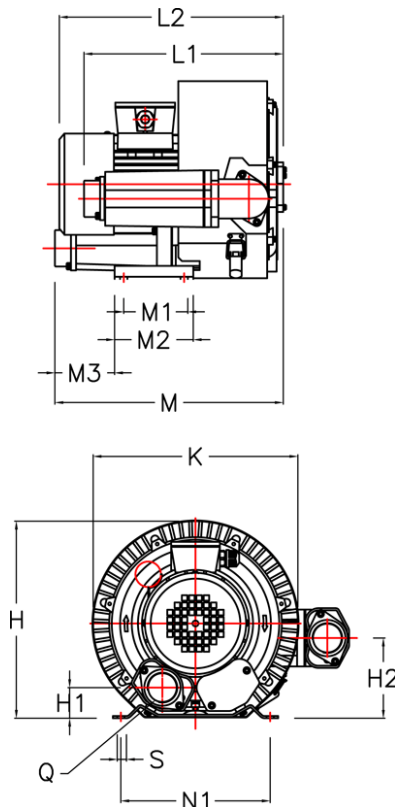

# Data Sheet

Article number: 2761332622011

Description: KLEEblower KB3326 2,2/2,6 kW  
3x230/400V 50/60Hz double stage

## Measures

H = 313	M2	= 130
H1 = 45	M3	= 101
H2 = 153	N1	= 225
K = 320	Noise level dB 50/60Hz	= 66/69
L1 = 269	Q	= 2-PF 1 1/2" (NPT 1 1/2")
L2 = 391	S	= 4 x Ø12
M = 345		
M1 = 90		